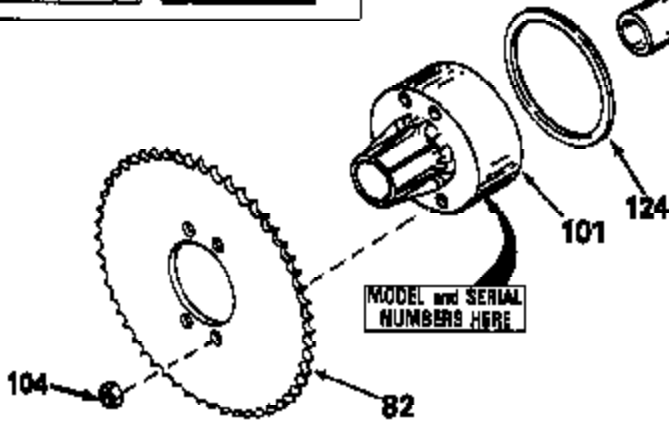

JOIST

SICHER IST DAS:
DAS ORIGINAL

47	48
47A	48A
47B	48B
47C	48C
47D	48D
47E	48E
47H	48H
47L	48L

47M	48M
47P	48P
47R	48R
47V	48V
47W	48W
47X	48X

Ref #	Part Number	Qty	Description
13	778067		Gear, Bevel (16 teeth)
14	778068		Gear, Pinion (16 teeth)
17	786040		Pin, Drive
26	792018		Ring, Retaining
31	780001		Washer (3/4" ID x 1-1/2" OD x 1/16" t hick)
31A	780096		Washer, Thrust
47E	774318		Axle (7-5/8" long)
48E	774369		Axle (17-5/16" long)
82	786043		Sprocket. No Teeth 54. O.D. 8.823
82	786051		Sprocket. No Teeth 60. O.D. 9.841
82	786070		Sprocket. No Teeth 48. O.D. 7.920
82	786041A		Sprocket. No Teeth 45. O.D. 7.389
82	786042	100-185	Sprocket. No Teeth 40. O.D. 6.650
90	788067B	Peerless	Grease (32 oz. bottle Bentonite greas e)
101	774344		Differential Carrier Hsg (Incl. 137)
102	774345		Differential Carrier Hsg (Incl. 139)
103	792041		Screw, 5/16-18 x 3-3/4"
104A	792061		Washer, Flat, 5/16"
104	792042		Nut, Lock, 5/16-18 (Use as required)
137	780077		Bushing (3/4" ID x 1-1/16" OD x 2-1/1 6" long)
139	780077		Bushing (3/4 ID x 1-1/16" OD x 2-1/16 " long)