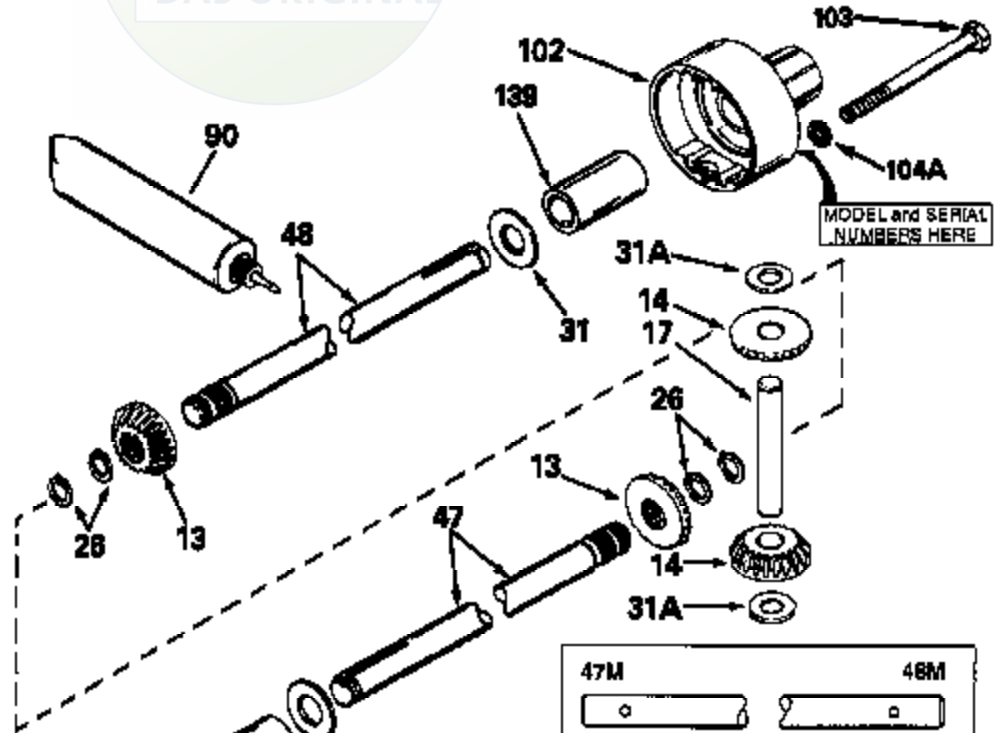

JOIST

SICHER IST DAS:
DAS ORIGINAL

47	48
47A	48A
47B	48B
47C	48C
47D	48D
47E	48E
47H	48H
47L	48L

47M	48M
47P	48P
47R	48R
47V	48V
47W	48W
47X	48X

Ref #	Part Number	Qty	Description
13	778067		Gear, Bevel (16 teeth)
14	778068		Gear, Pinion (16 teeth)
17	786040		Pin, Drive
26	792018		Ring, Retaining
31	780001		Washer (3/4" ID x 1-1/2" OD x 1/16" t hick)
31A	780096		Washer, Thrust
47E	774318		Axle (7-5/8" long)
48E	774369		Axle (17-5/16" long)
82	786043		Sprocket. No Teeth 54. O.D. 8.823
82	786051		Sprocket. No Teeth 60. O.D. 9.841
82	786070		Sprocket. No Teeth 48. O.D. 7.920
82	786041A		Sprocket. No Teeth 45. O.D. 7.389
82	786042	100-185	Sprocket. No Teeth 40. O.D. 6.650
90	788067B	Peerless	Grease (32 oz. bottle Bentonite greas e)
101	774344		Differential Carrier Hsg (Incl. 137)
102	774345		Differential Carrier Hsg (Incl. 139)
103	792041		Screw, 5/16-18 x 3-3/4"
104A	792061		Washer, Flat, 5/16"
104	792042		Nut, Lock, 5/16-18 (Use as required)
137	780077		Bushing (3/4" ID x 1-1/16" OD x 2-1/1 6" long)
139	780077		Bushing (3/4 ID x 1-1/16" OD x 2-1/16 " long)